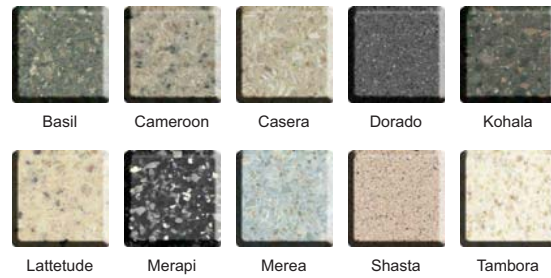

LG HI-MACS®

Natural Acrylic Stone

Actual Colors may vary. To ensure a proper color match, please obtain a sample from LG Hi-Macs®

Classics ~ Group A

Classics ~ Group B

Classics ~ Group C

Classics ~ Group D

Marmo ~ Group D

Eden Plus ~ Group C

Volcanics ~ Group D

Galaxy ~ Group D