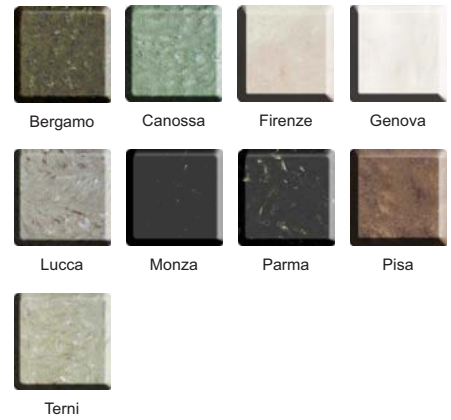

LG HI-MACS®

Natural Acrylic Stone

Actual Colors may vary. To ensure a proper color match, please obtain a sample from LG Hi-Macs®

Classics ~ Group A

Classics ~ Group B

Classics ~ Group C

Classics ~ Group D

Marmo ~ Group D

Eden Plus ~ Group C

Volcanics ~ Group D

Galaxy ~ Group D